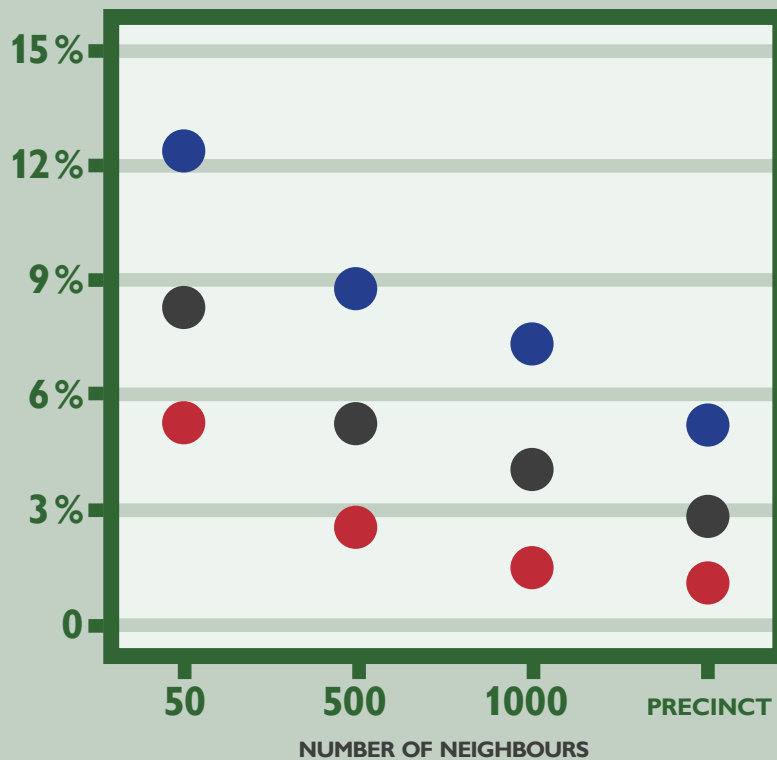

UPPSALA
UNIVERSITET

Urban Lab

Politicians have more high-income neighbours

SHARE OF HIGH-INCOME EARNERS
AMONG POLITICIANS' NEIGHBOURS
COMPARED TO
NON-POLITICIANS' NEIGHBOURS

● All politicians ● Left bloc politicians (s, v, MP) ● Right bloc politicians (M, C, L, KD)